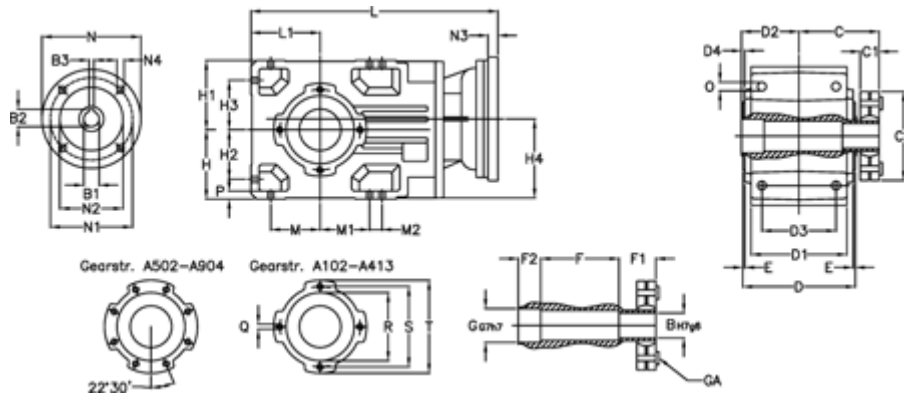

Data Sheet

Article number: 29600200545235
 Description: Bevel helical gearbox
 A202US-5,4-P90B5

Measures

B = 30	D1 = 110	F2 = 36	L = 325.5	N3 = -
B1 = 24	D2 = 60	G = 32	L1 = 80	N4 = M10x12
B2 = 27.3	D3 = 90	GA = 14,5 NM	M = 60.0	O = 9.5
B3 = 8	d4 = 4.5	H = 80	M1 = 60.0	P = 9
C = 89.5	Description = A202US-xx-P90 B5	H1 = 80	M2 = -	Q = M8x15
C1 = 23	E = 3.0	H2 = 60.0	N = 200	R = 95
C2 = 72.0	F = 77.5	H3 = 60.0	N1 = 165	S = 115
D = 136	F1 = 36.0	H4 = 93.0	N2 = 130	T = 140